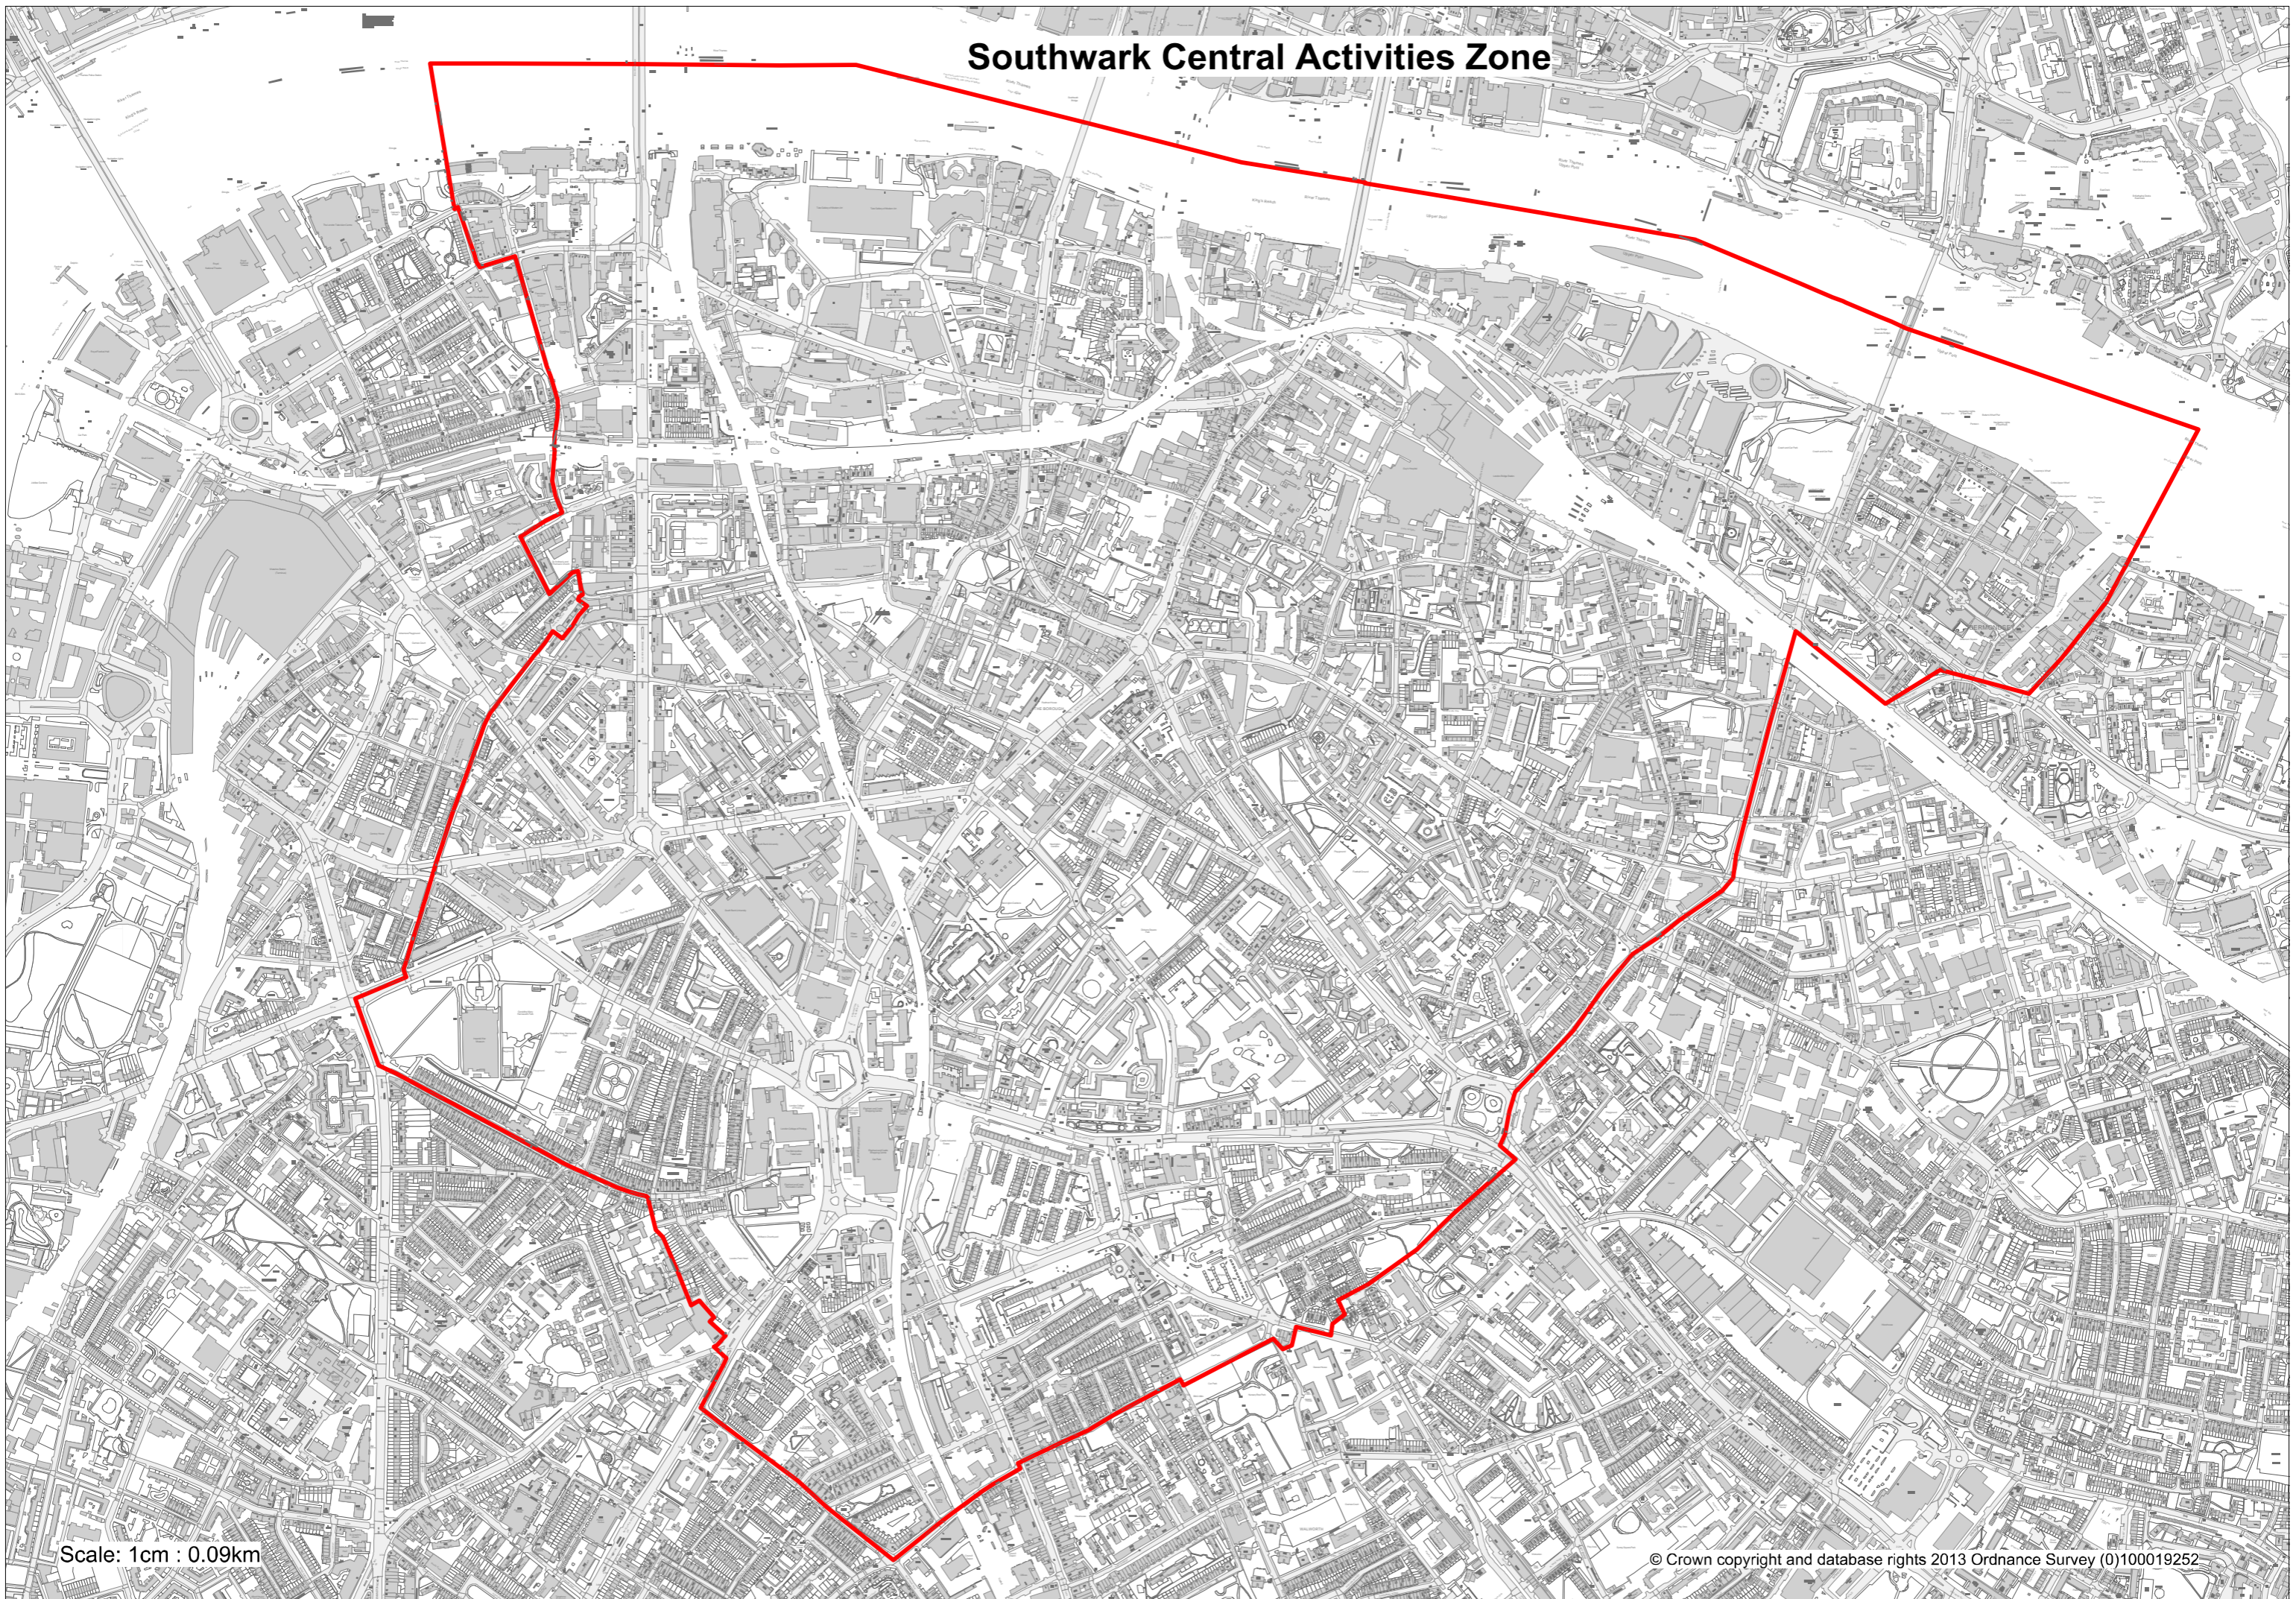

Southwark Central Activities Zone

Scale: 1cm : 0.09km